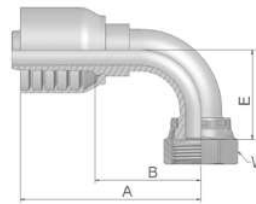

J9 Female ORFS – Swivel 90° Elbow – Short Drop

ISO 12151-1 – SWES
SAE J516 – ORFS 90°

Part Number	Hose I.D.				Thread UNF	A mm	B mm	E mm	W mm
	DN	Inch	Size	mm					
1J970-6-6-SM	10	3/8	-6	9.5	11/16x16	58	29	23	22
1J970-8-6-SM	10	3/8	-6	9.5	13/16x16	58	29	29	24
1J970-8-8-SM	12	1/2	-8	12.7	13/16x16	70	35	29	24
1J970-10-8-SM	12	1/2	-8	12.7	1x14	73	38	32	30
1J970-12-8-SM	12	1/2	-8	12.7	1 3/16x12	76	41	48	36
1J970-10-10-SM	16	5/8	-10	15.9	1x14	78	39	33	30
1J970-12-10-SM	16	5/8	-10	15.9	1 3/16x12	86	50	48	36
1J970-12-12-SM	19	3/4	-12	19.1	1 3/16x12	89	49	48	36
1J970-16-12-SM	19	3/4	-12	19.1	1 7/16x12	89	49	56	41
1J970-16-16-SM	25	1	-16	25.4	1 7/16x12	111	64	56	41
1J970-20-16-SM	25	1	-16	25.4	1 11/16x12	111	64	64	50

Approved **fitting series** for hose types, depending on size:

70 | 371LT | 372 | 372RH | 372TC | 701 | 701 TC | F42-8